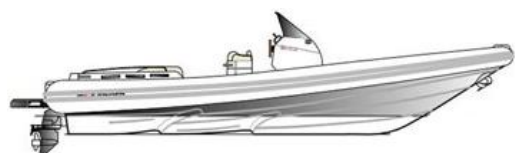

# MAGAZZU' M 11-SPIDER

*"an elegant open RIB"*

11 mt.

2 x 320 hp. gasoline

1 Cabins

Bath towels  
"All-inclusive F&B formula"  
light snacks, beers, soft drinks and juices

Starting from:  
625 Euro per day

50 Knots max

# MAGAZZU' M 11-SPIDER

*"an elegant open RIB"*

M-11 Spider has a sporting style and a luxury/elegant finish. It is the perfect "open RIB", making no compromises and offering maximum performances. A true boat to enjoy the sea "en plein air". It is identical to the "coupè" cabin version – from the seating area right up to the stern platform. It has a "walk-around" layout around the steering console where in the below deck you can find a shower room and toilette.